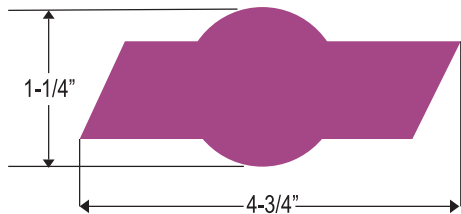

Item #	Size
SN1	2-5/8" x 3"
SN2	2-7/8" x 3"
SN3	3-5/8" x 4-3/16"
SN4	4" x 4-3/8"
SN5	2-5/8" x 3-11/16"
SN6	2-3/8" x 4-1/8"

- Plastic Color:** Black, White, Ivory, Yellow, Green, Forest Green, Sky Blue, Royal Blue, Navy Blue, Maroon, Red, Orange, Grey, and Brown
- Print Colors:** Same as above plus Brushed Silver, Bright Silver, Chrome, Matte Silver, and Matte Gold
- Attachments:** Countersunk holes. Screws are not provided.
- Price Includes:** One plastic color, one raised print color, and countersunk holes.

Setup charge(s) on first order only unless changes are made.
Contact factory for quantities not shown.

SN2 SN4
2-7/8" x 3" 4" x 4-3/8"

SN5
2-5/8" x 3-11/16"

**closer SHED NAMEPLATE
LOOK ADVANTAGE**

For custom shapes, see Exterior Nameplates on page 16.

SN6
2-3/8" x 4-1/8"

DESIGN INFORMATION

1. Size Calculation

All custom design items are priced by size, not by design. To calculate the size, measure the height and multiply it by the length to calculate the square inch area.