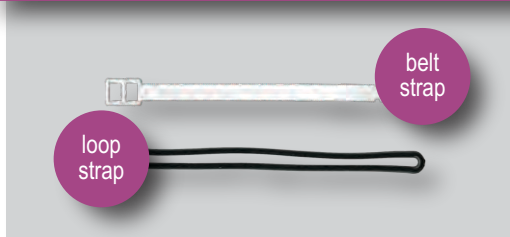

Attachments

2nd side imprint without a border on the 2nd side: add $115.00 (V) to set-up + $0.18 (V) to unit cost
2nd side imprint with a border on the 2nd side: add $115.00(V) to set-up + $0.39 (V) to unit cost.