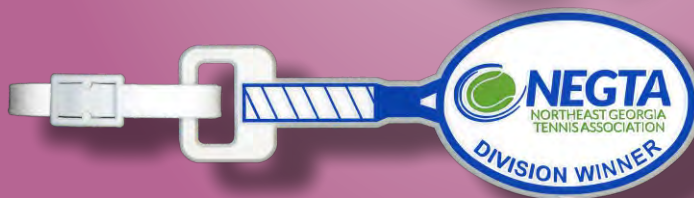

Why fit the mold, when we'll mold to fit you!

BERLEKAMP

PLASTIC-AD LINE

Since 1929

2024
Promotional
Items

BAG TAGS

Crafted using our durable plastic with raised 3-D graphics, these *Bag Tags* are custom molded using your unique logo design as the shape to brand your organization. Great for tennis clubs, golf outings, and special events.